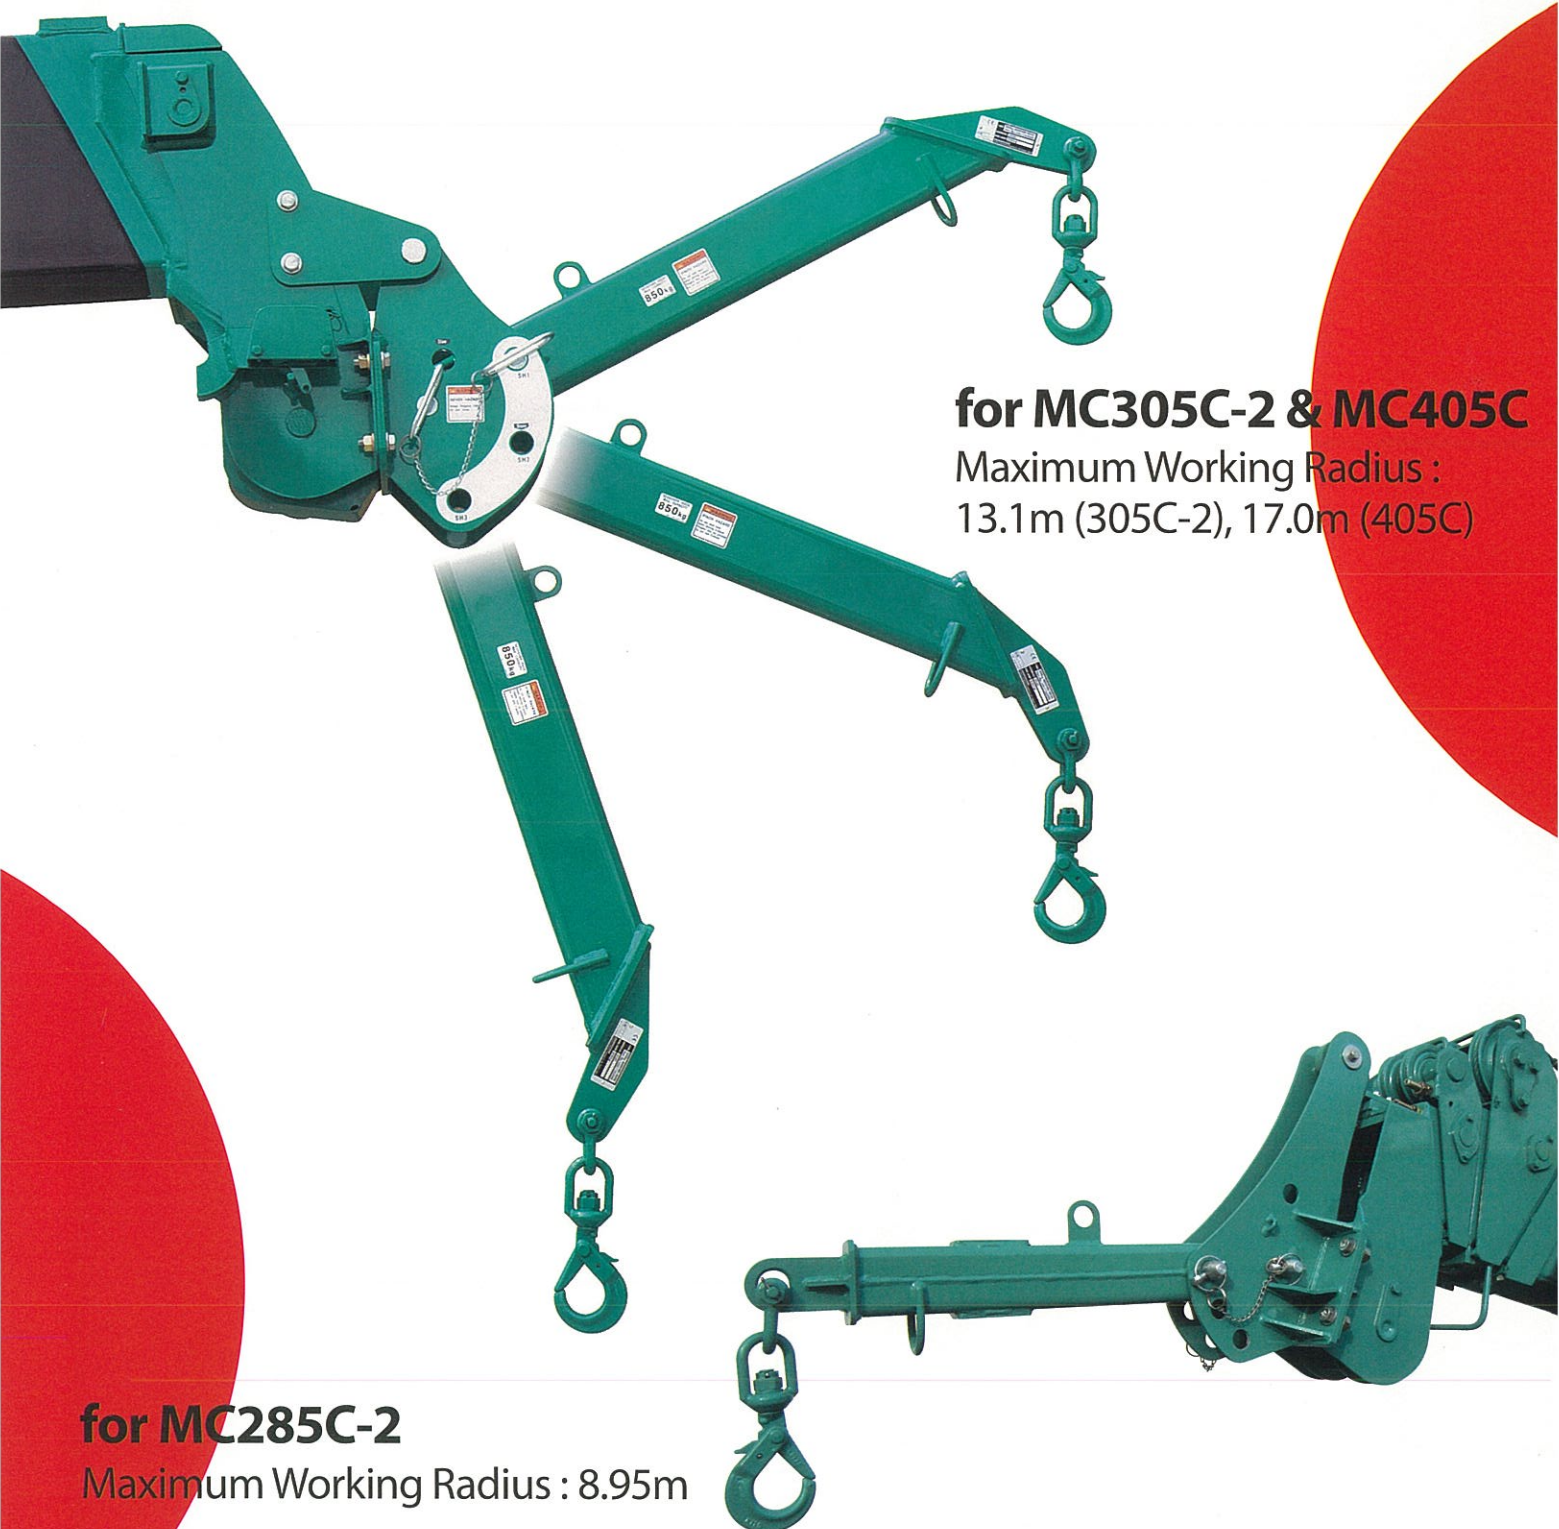

SEARCHER HOOK

850kg capacity for MC-series

- 3 offset positions
- Controlled by Moment Limiter

for MC305C-2 & MC405C

Maximum Working Radius :
13.1m (305C-2), 17.0m (405C)

for MC285C-2

Maximum Working Radius : 8.95m

300kg (MC174C, MC285C-2 and MC305C-2), 500kg (MC405C) are also available

All searcher hooks are optional attachments

Due to improvements, the specifications are subject to change without notice